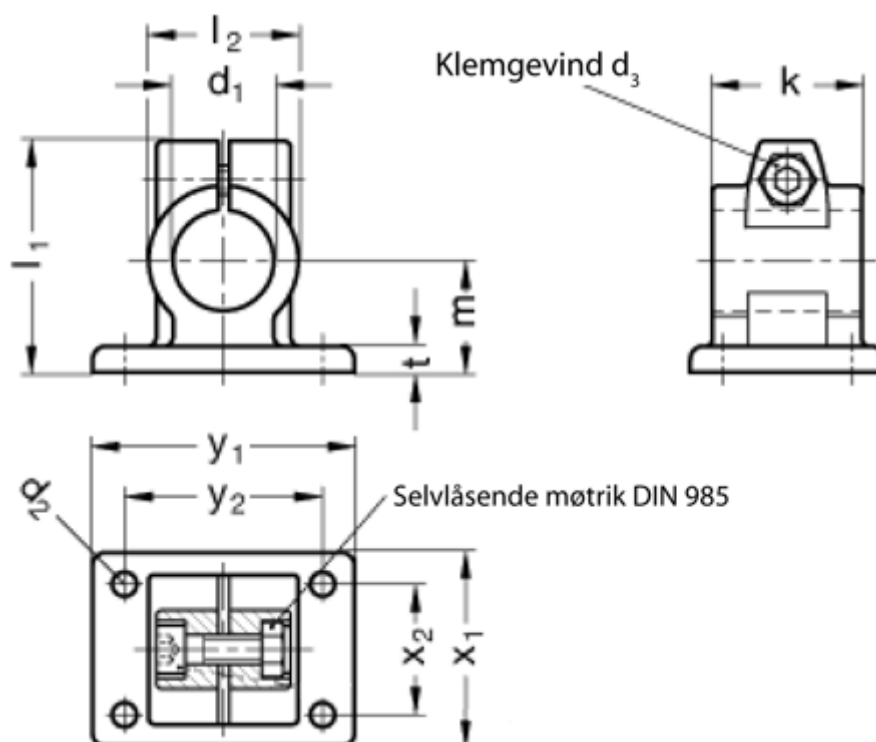

Article number: 20146B20402BL

Description: E+G  
Flanged Connector GN 146-B20-40-2-BL

## Measures

Adjustable clamp lever = GN 911-M 8-32 have to be ordred separately

d1 = B20  
d2 = 6.5  
d3 = M 8  
k = 40  
l1 = 62  
l2 = 40  
m = 30

t = 7  
x1 = 52  
x2 = 35  
y1 = 70  
y2 = 53